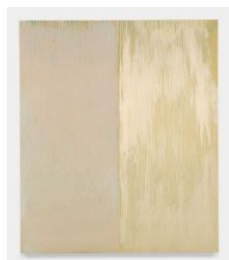

PAT STEIR

Golden

2016 - 2017

Oil on canvas

132 x 113 inches (335.3 x 287 cm)

LG

LÉVY GORVY

Pat Steir: Kairos