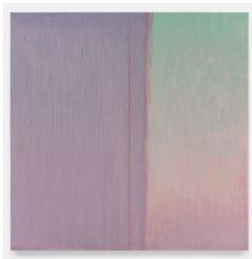

PAT STEIR

Melancholy

2016 - 2017

Oil on canvas

72 x 72 inches (182.9 x 182.9 cm)